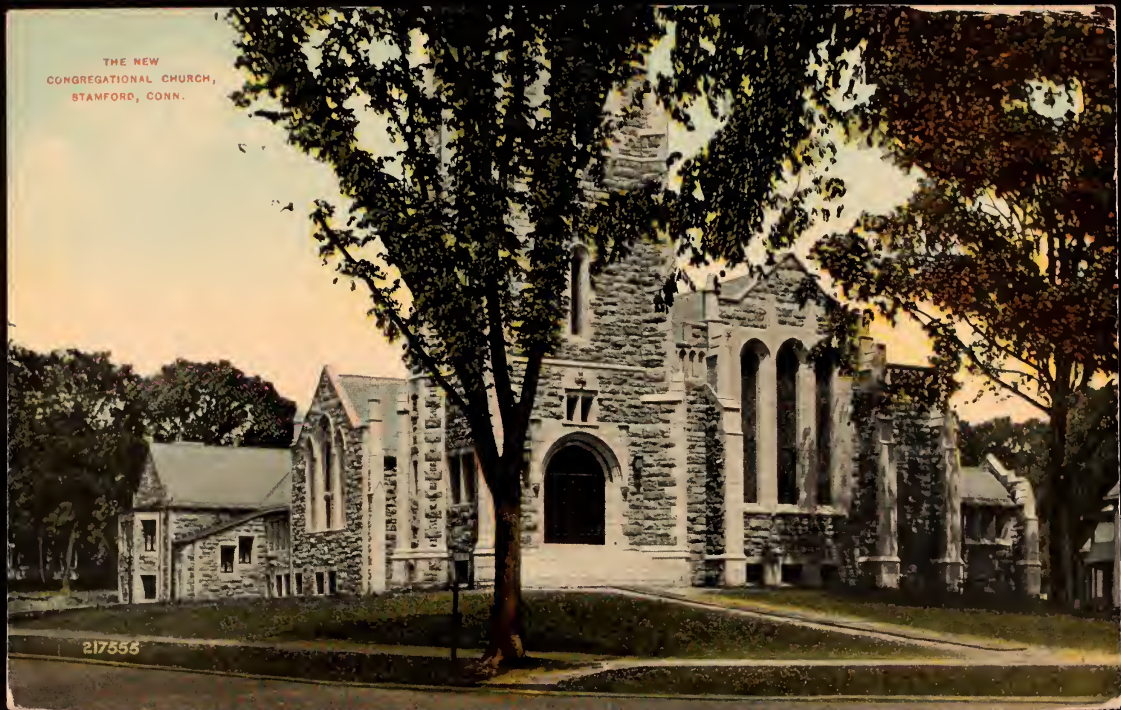

THE NEW  
CONGREGATIONAL CHURCH,  
STAMFORD, CONN.

217558

Pub. by Danziger & Berman, New Haven, Conn.  
Printed in United States.

POST

STAMFORD  
APR 20  
7-A  
1914  
CONN.

QUALITY

TRADE MARK

SERIALS

330  
CARD

Address Only

*For  
were  
mid. a trolley (3 hrs)  
all came  
good-beautiful  
to*

*Mrs. Geo. Foster  
42 Innis Ave  
Co 'keepsil  
N. Y.*